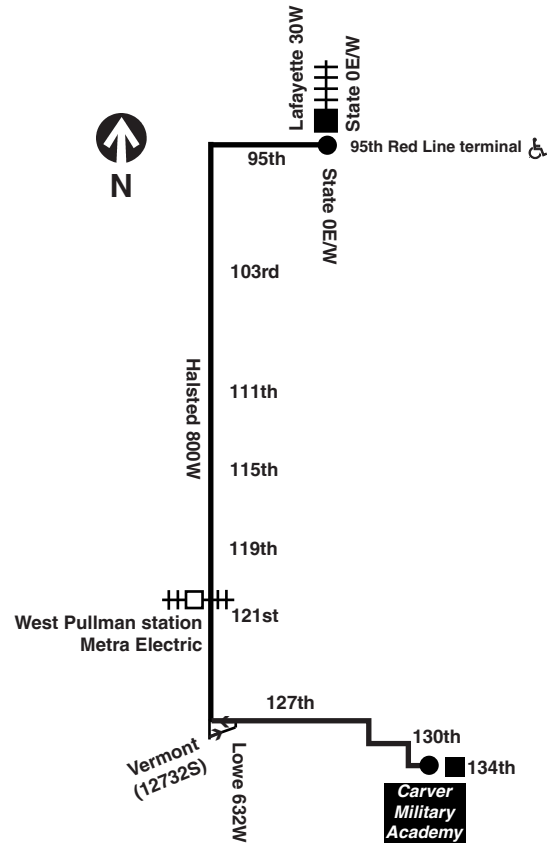

 Bicycle racks are installed on the front of all CTA buses and are allowed on CTA trains during certain hours. See our [Bike & Ride](#) brochure or webpage for help on how to use racks and more.

 Know before you go: Get alerts from us by text or e-mail about planned service changes every week or instant alerts for unplanned reroutes and disruptions. Sign up for CTA Updates today at transitchicago.com/updates.

108 Halsted/95th

Effective Aug. 26, 2024

 All CTA buses are accessible

Northbound

Carver Military Academy	LV 127th/Lowe	111th/Halsted	103rd/Halsted	95th/Halsted	AR 95th/Dan Ryan Red Line
----	5:45a	5:54a	5:58a	6:02a	6:08a
----	6:03	6:12	6:16	6:20	6:26
----	6:19	6:29	6:33	6:38	6:45
----	6:34	6:44	6:49	6:55	7:02
----	6:49	6:59	7:04	7:10	7:17
----	7:05	7:15	7:20	7:26	7:33
----	7:22	7:33	7:38	7:44	7:52
----	7:40	7:51	7:57	8:03	8:11
----	7:58	8:09	8:15	8:21	8:29
----	8:16	8:27	8:32	8:37	8:44
----	8:35	8:45	8:50	8:55	9:01
----	8:55	9:05	9:10	9:15	9:21
----	2:10p	2:19p	2:23p	2:28p	2:33p
----	2:30	2:39	2:43	2:48	2:53
2:36FN	2:46	2:55	3:00	3:04	3:10
----	2:50M	2:59	3:04	3:08	3:14
----	3:05	3:14	3:19	3:23	3:29
----	3:20	3:29	3:34	3:38	3:44
----	3:35	3:44	3:49	3:53	3:59
----	3:50	4:00	4:04	4:09	4:14
----	4:05	4:15	4:19	4:24	4:29
3:56MS	4:06	4:16	4:20	4:25	4:30
----	4:20	4:30	4:34	4:39	4:44
----	4:35	4:45	4:49	4:54	4:59
----	4:50	5:00	5:04	5:09	5:14
----	5:05	5:15	5:19	5:24	5:29
----	5:21	5:30	5:35	5:39	5:45
----	5:37	5:46	5:51	5:55	6:01
----	5:53	6:02	6:07	6:11	6:17
----	6:11	6:20	6:25	6:29	6:35
----	6:30	6:39	6:44	6:48	6:54
----	6:50	6:59	7:03	7:07	7:12
----	7:10	7:19	7:23	7:27	7:32
----	7:30	7:39	7:43	7:47	7:52
----	7:50	7:58	8:02	8:05	8:10
----	8:10	8:18	8:21	8:25	8:30
----	8:30	8:38	8:41	8:45	8:50
----	9:00	9:07	9:10	9:13	9:18

F - trip operates on Friday only
 M - trip operates Monday thru Thursday
 N - trip modified on non-school days
 S - trip operates on school days only

L - trip ends at 127th/Lowe when school is not in session